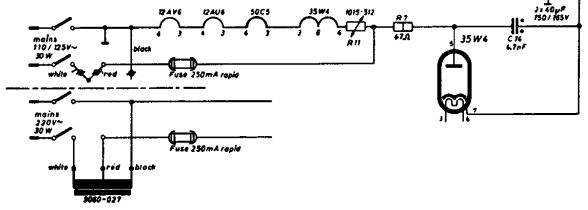

# Schaltplan für Musikgerät 50

ab Gerät Nr. 13001

12AU6  
12.6V 0.15A

12AV6  
12.5V 0.15A

50C5  
50V 0.15A

35W4  
35V 0.15A

AM-Coll set: 7210-501 IF=460 kc  
wave range:  
MW: 510...1620 kc

Voltages measured to chassis with  
GRUNDIG VTM at 110 Volts AC.

Alterations reserved

C:	1	2,	4,	6, 7,	8,	7,	6, 8,	12,	13,	15, 14,	17,	16,	18,
R:		2,						3,	4,	11,	5,	6,	7,