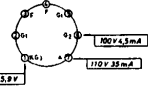

# Schaltplan für Musikgerät 50

ab Gerät Nr. 13001

12AU6  
12.6V 0.15A

12AV6  
12.5V 0.15A

50C5  
50V 0.15A

35W4  
35V 0.15A

AM-Coll set: 7210-501 IF=460 kc  
wave range:  
MW: 510...1620 kc

Voltages measured to chassis with  
GRUNDIG VTM at 110 Volts AC.

Alterations reserved

C:	1	2,	4,	6, 7,	8,	7,	6, 8,	12,	13,	15, 14,	17,	16,	18,
R:		2,						3,	4,	11,	5,	6,	7,