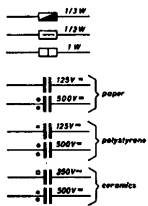

# Schaltplan für Musikgerät 50

ab Gerät Nr. 13001

12AU6  
12.6V 0.15A

12AV6  
12.5V 0.15A

50C5  
50V 0.15A

35W4  
35V 0.15A

AM-Coll set: 7210-501 IF=460 kc  
wave range:  
MW: 510...1620 kc

Voltages measured to chassis with  
GRUNDIG VTM at 110 Volts AC.

Alterations reserved

C:	1	2,	4,	6, 7,	8,	7,	6, 8,	12,	13,	15, 14,	17,	16,	18,
R:		2,						3,	4,	11,	5,	6,	7,